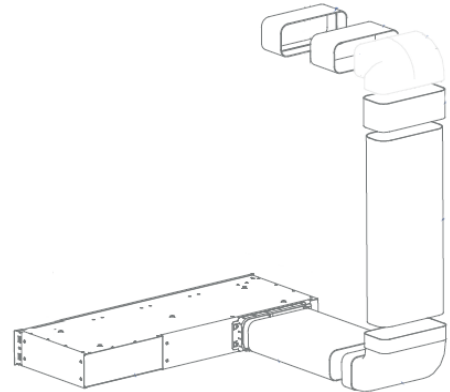

**Installationkit black for recirculation**

**98 mm**

**Black**

EAN 5414425196623

**Dimensions built-in box (mm)**

Dimensions (HxWxD) (mm)	98 x 818 x 289
Cut-out (HxW)(mm)	100 x 805
Minimum height plint (mm)	100
Dimensions inlet (HxW)(mm)	89 x 222

**General**

Color grid	Black
Monoblock filter(s) inclusive	•
Number of monoblock filter(s)	2
Position inlet	Central back / back corner / side
Mounting in	Plint

**Supplied parts**

906.401 Rectangular duct 1000mm	1x
906.404 Bend 90° with air defletors	1x
906.402 Connector	2x
7922.400 Built-in box black for recirculation H98	1x